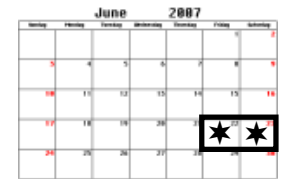

— EVENT START TIMES AND FORMATS —

FRI	SAT	SAT	SAT	SAT	SAT
June 22	June 23	June 23	June 23	June 23	June 23
DRAW DOUBLES	MIXED DOUBLES	MENS DOUBLES	WOMENS DOUBLES	MENS SINGLES	WOMENS SINGLES
Start Time: 8:30pm	Start Time: 12:00noon	Start Time: 1:30pm	Start Time: 2:30pm	Start Time: 3:30pm	Start Time: 4:30pm
501-Cricket-Choice	501-Cricket-Choice	Cricket	Cricket	Best of 3 501	Best of 3 501
ENTRY FEES: $12 entry fee per person, per event, for ALL events				*Semis & Finals: Best of 5	*Semis & Finals: Best of 5

Police detail will be on premises

Tournament Director and host assume no responsibility for loss, accident, or injury on premises. Attendees agree to abide by all city, state, and federal laws, as well as by-laws established by the Loyal Order of Moose.

Mark Your Calendar Now!